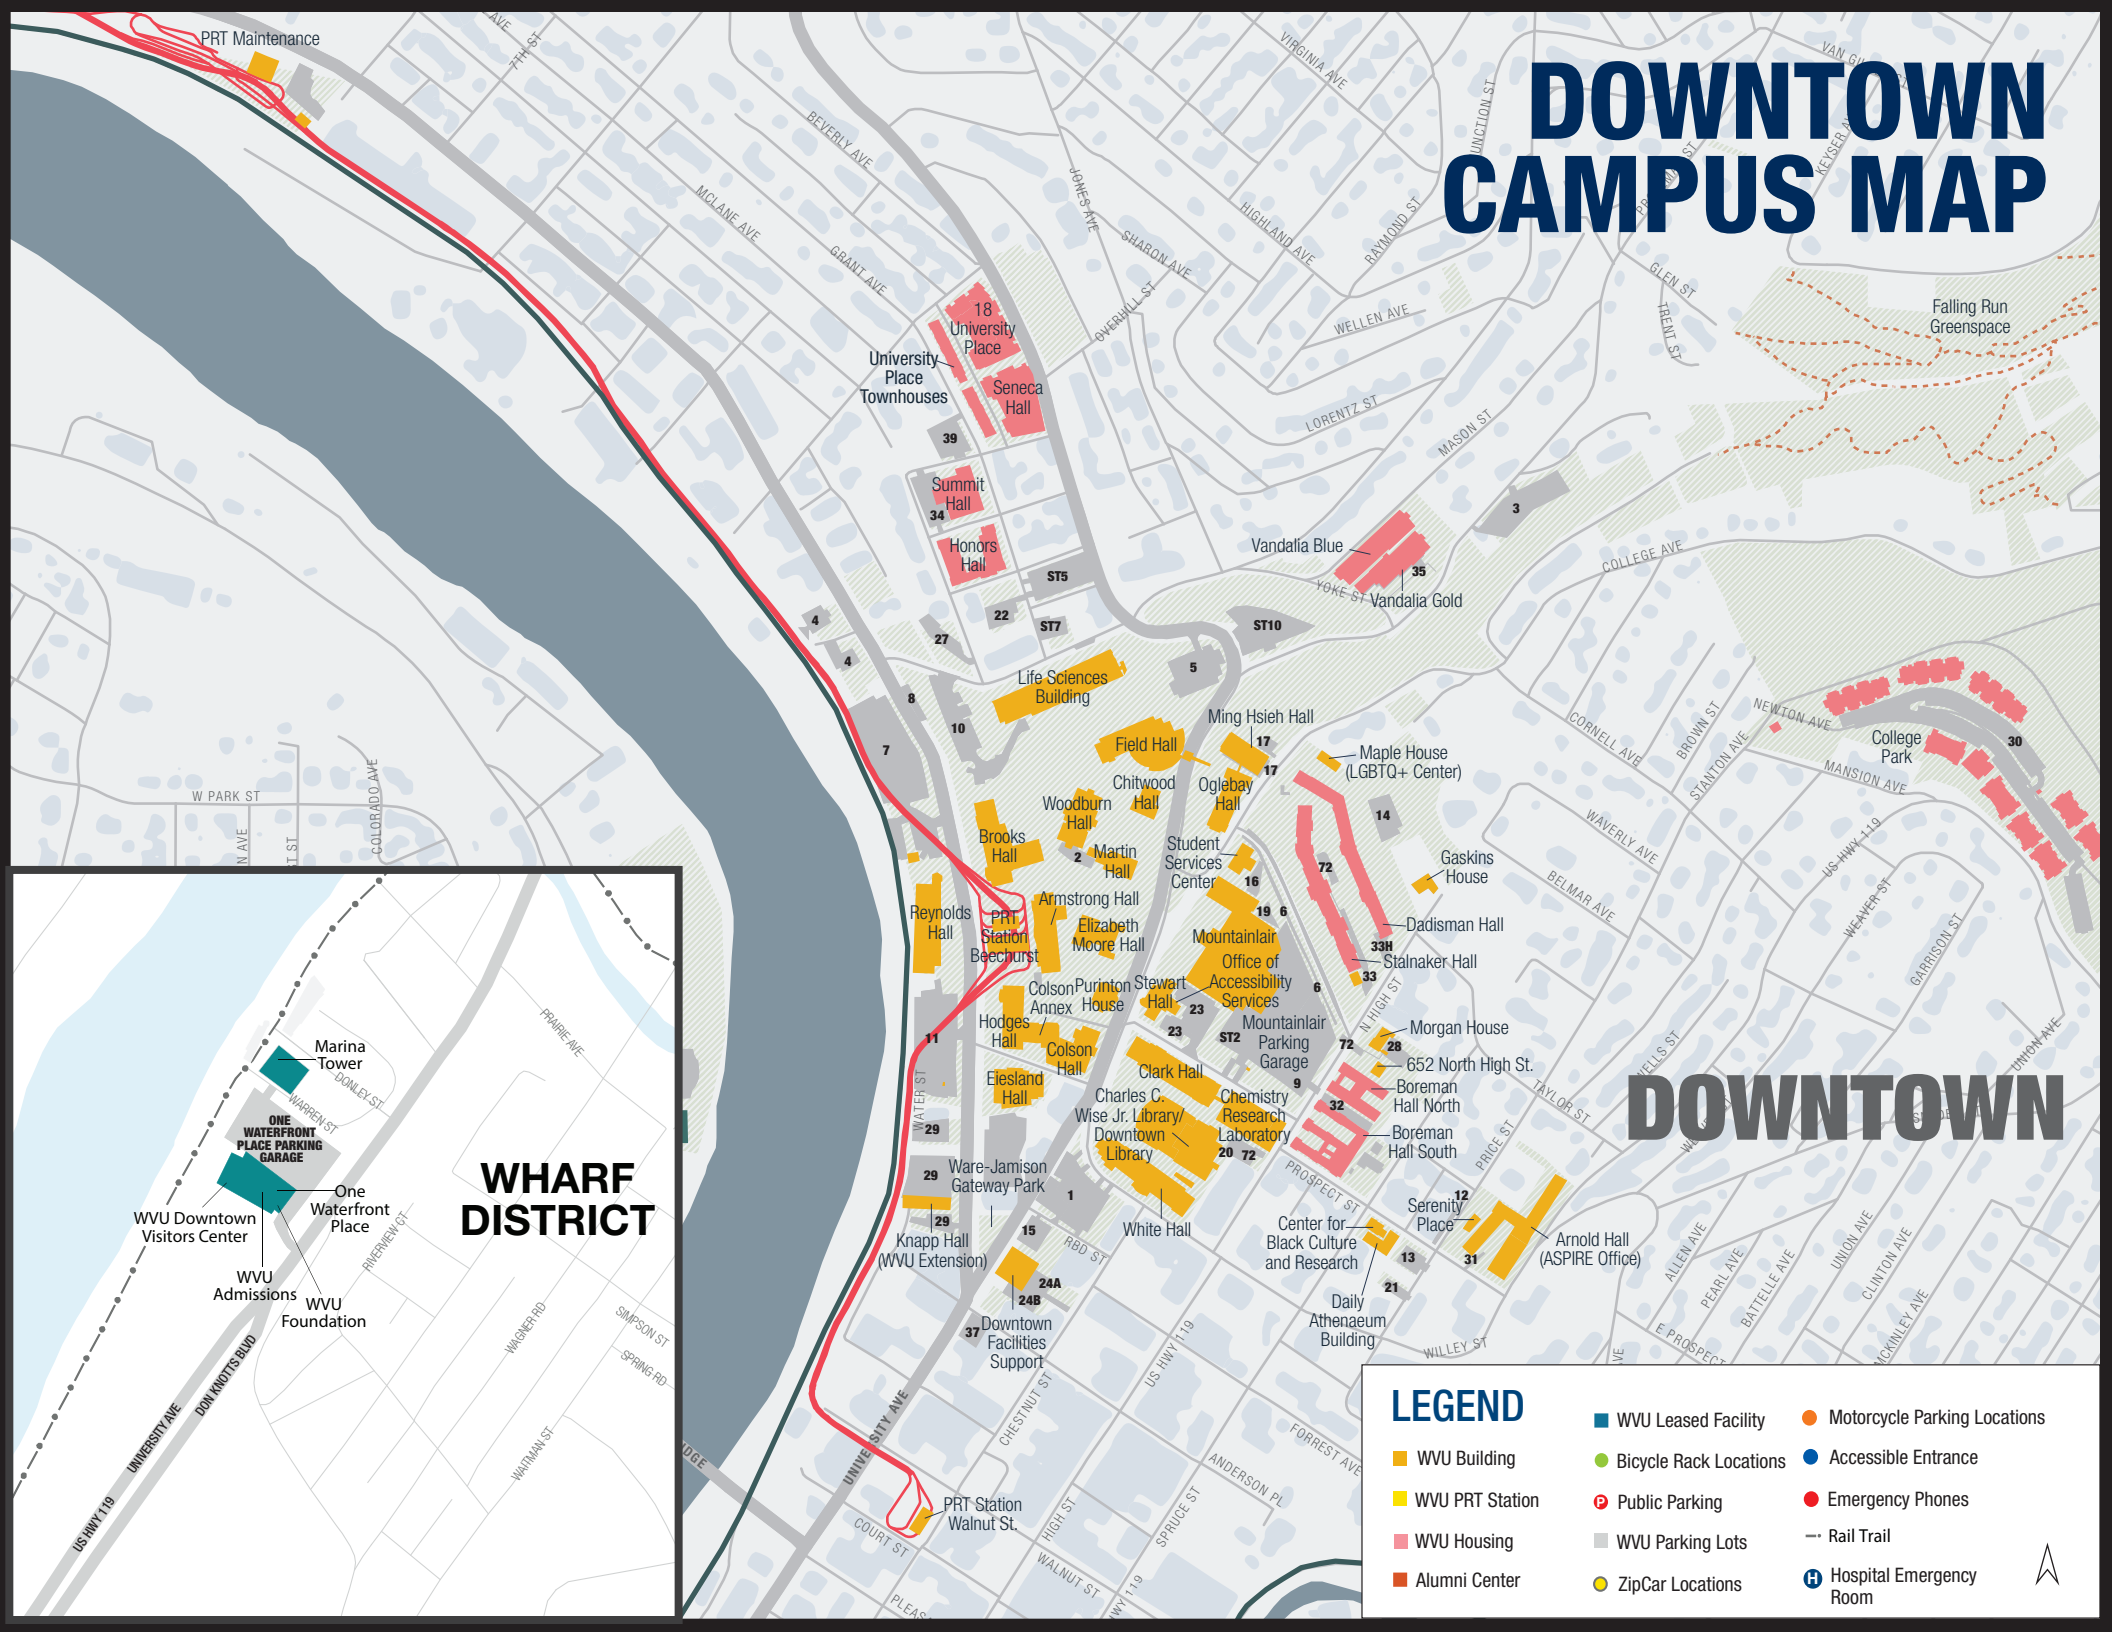

# DOWNTOWN CAMPUS MAP

## DOWNTOWN

### WHARF DISTRICT

LEGEND	
<span style="color: blue;">■</span> WVU Leased Facility	<span style="color: orange;">●</span> Motorcycle Parking Locations
<span style="color: yellow;">■</span> WVU Building	<span style="color: green;">●</span> Bicycle Rack Locations
<span style="color: yellow;">■</span> WVU PRT Station	<span style="color: blue;">●</span> Accessible Entrance
<span style="color: pink;">■</span> WVU Housing	<span style="color: red;">●</span> Public Parking
<span style="color: orange;">■</span> Alumni Center	<span style="color: red;">●</span> Emergency Phones
<span style="color: grey;">■</span> WVU Parking Lots	<span style="color: black;">---</span> Rail Trail
<span style="color: yellow;">●</span> ZipCar Locations	<span style="color: blue;">H</span> Hospital Emergency Room