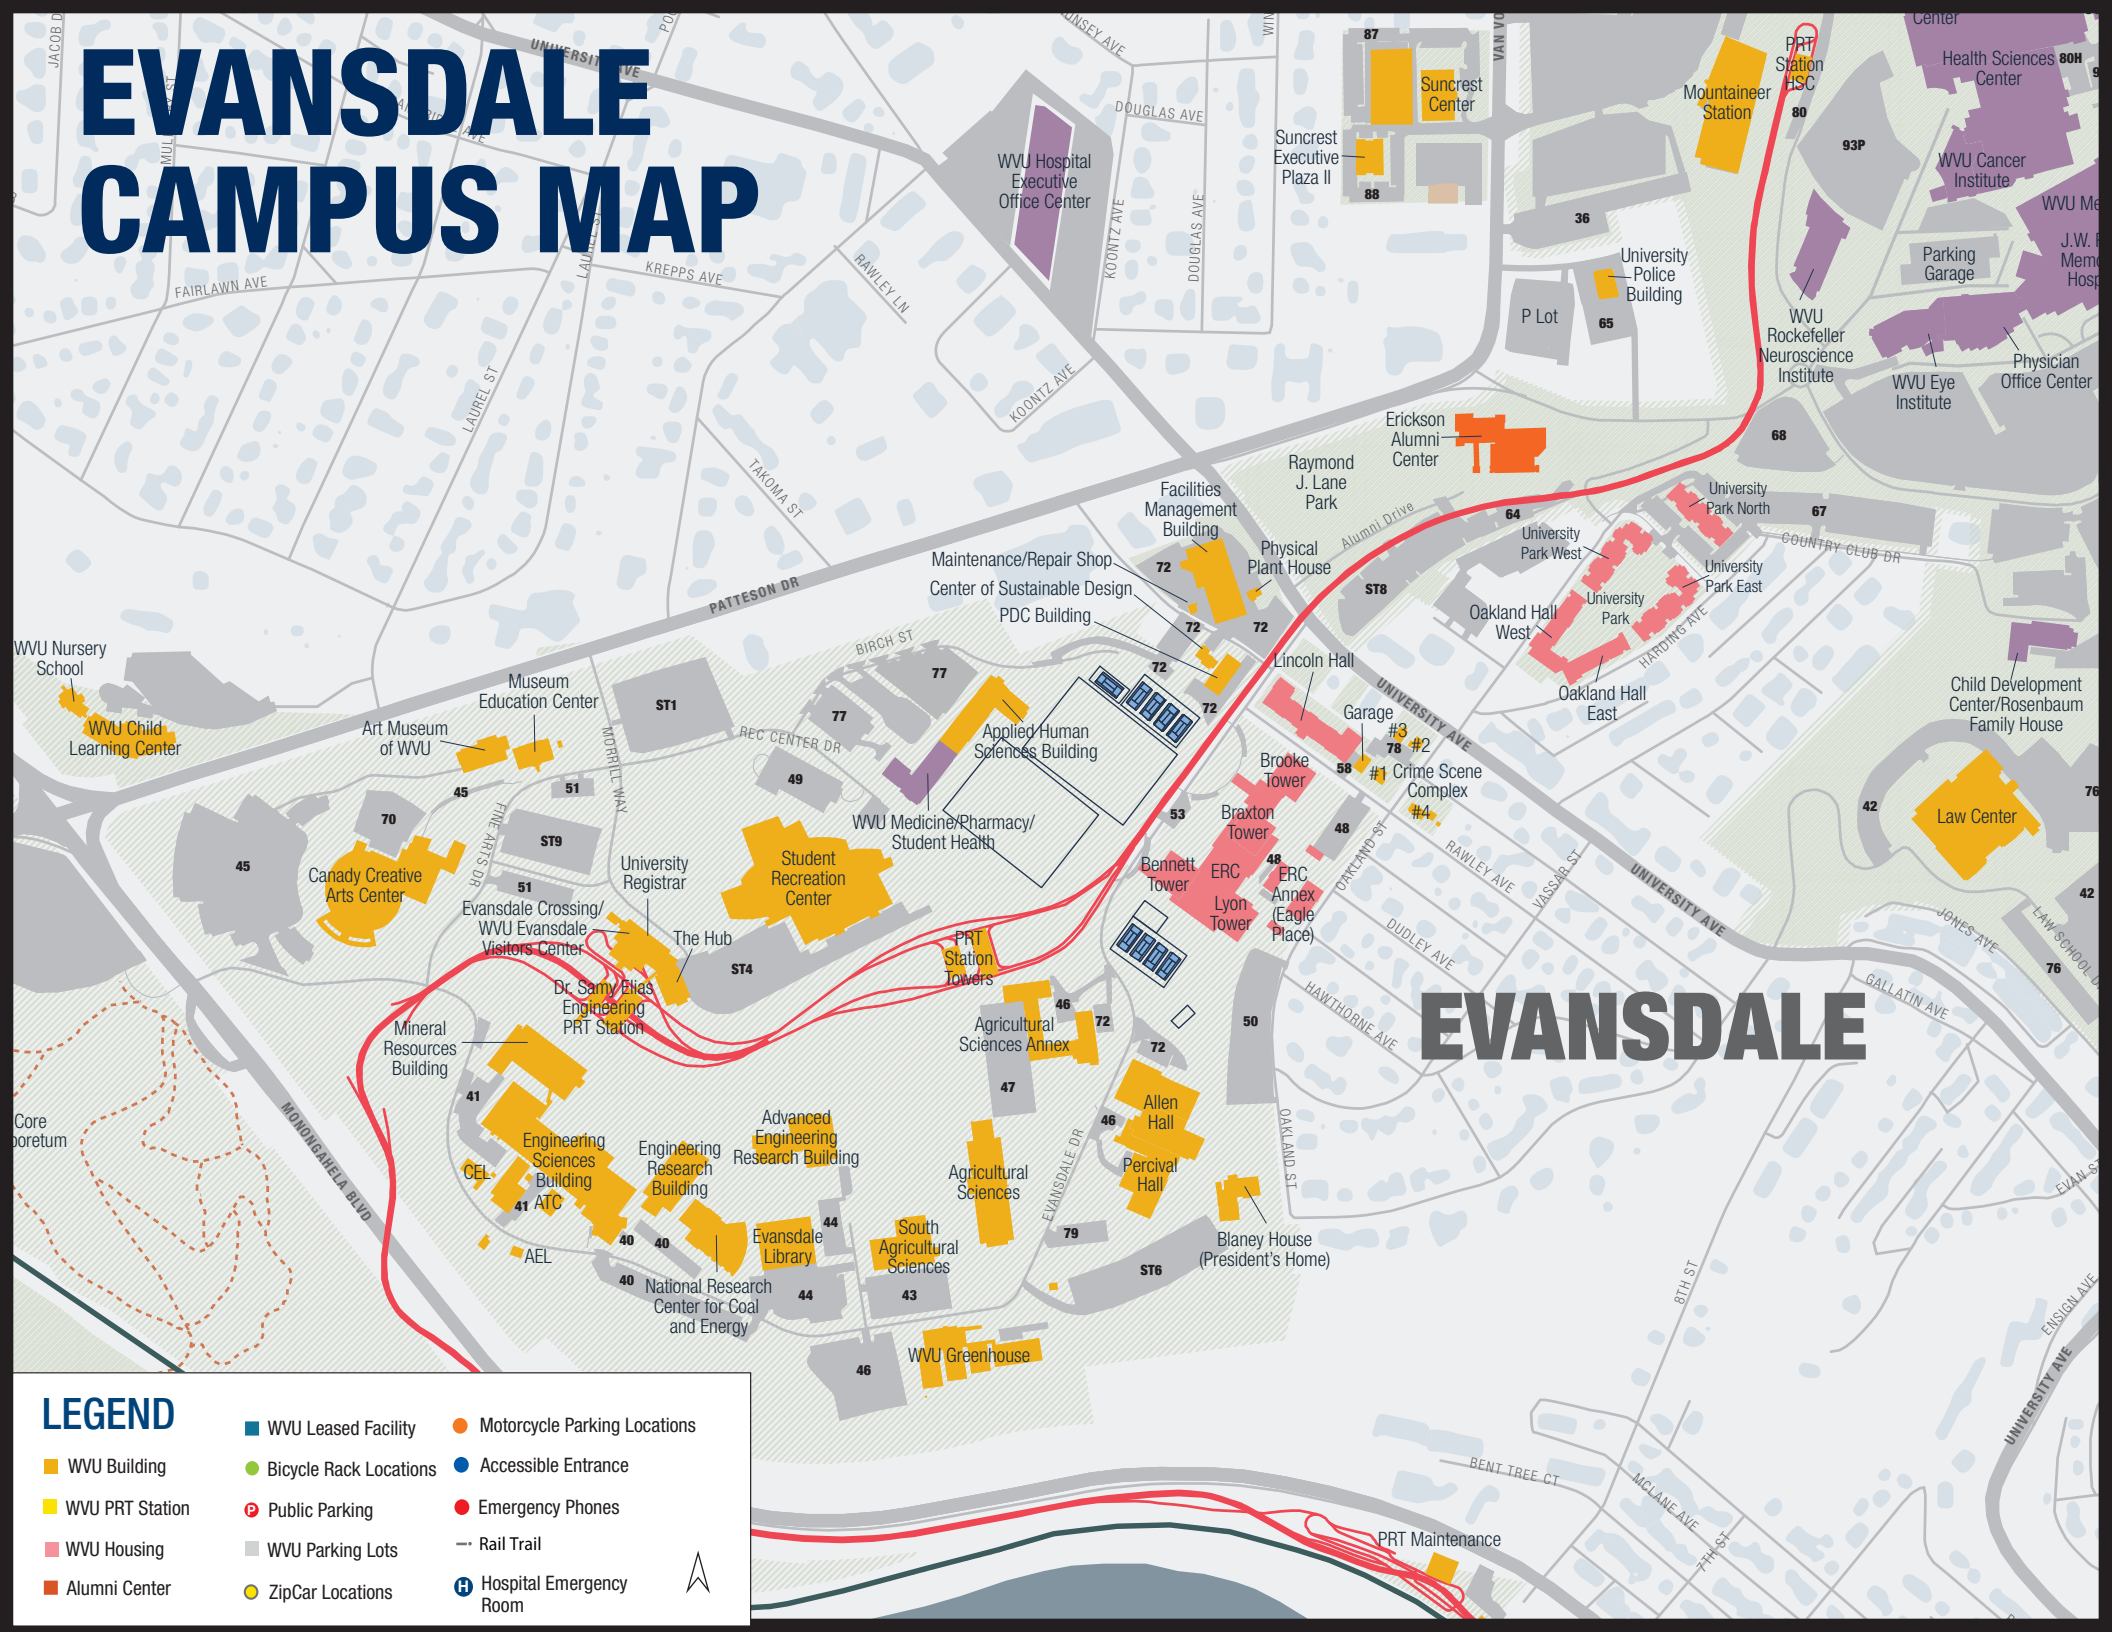

EVANSDALE CAMPUS MAP

LEGEND

- WVU Leased Facility
- WVU Building
- WVU PRT Station
- WVU Housing
- Alumni Center
- Bicycle Rack Locations
- Accessible Entrance
- Emergency Phones
- WVU Parking Lots
- ZipCar Locations
- Ⓧ Public Parking
- Ⓧ Rail Trail
- Ⓧ Hospital Emergency Room

EVANSDALE