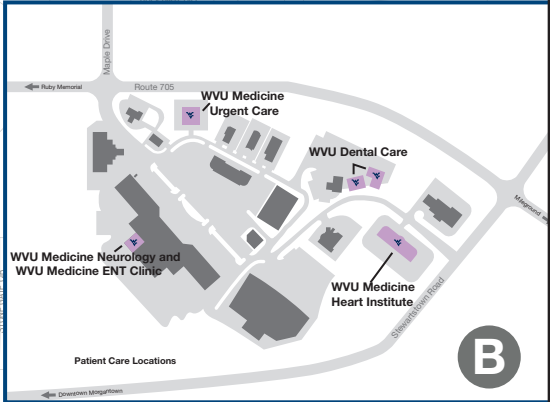

HEALTH SCIENCES CAMPUS MAP

HEALTH SCIENCES

EVANSDALE

LEGEND

- WVU Leased Facility
- WVU Building
- WVU PRT Station
- WVU Housing
- Alumni Center
- Bicycle Rack Locations
- P Public Parking
- WVU Parking Lots
- ZipCar Locations
- Motorcycle Parking Locations
- Accessible Entrance
- Emergency Phones
- Rail Trail
- H Hospital Emergency Room