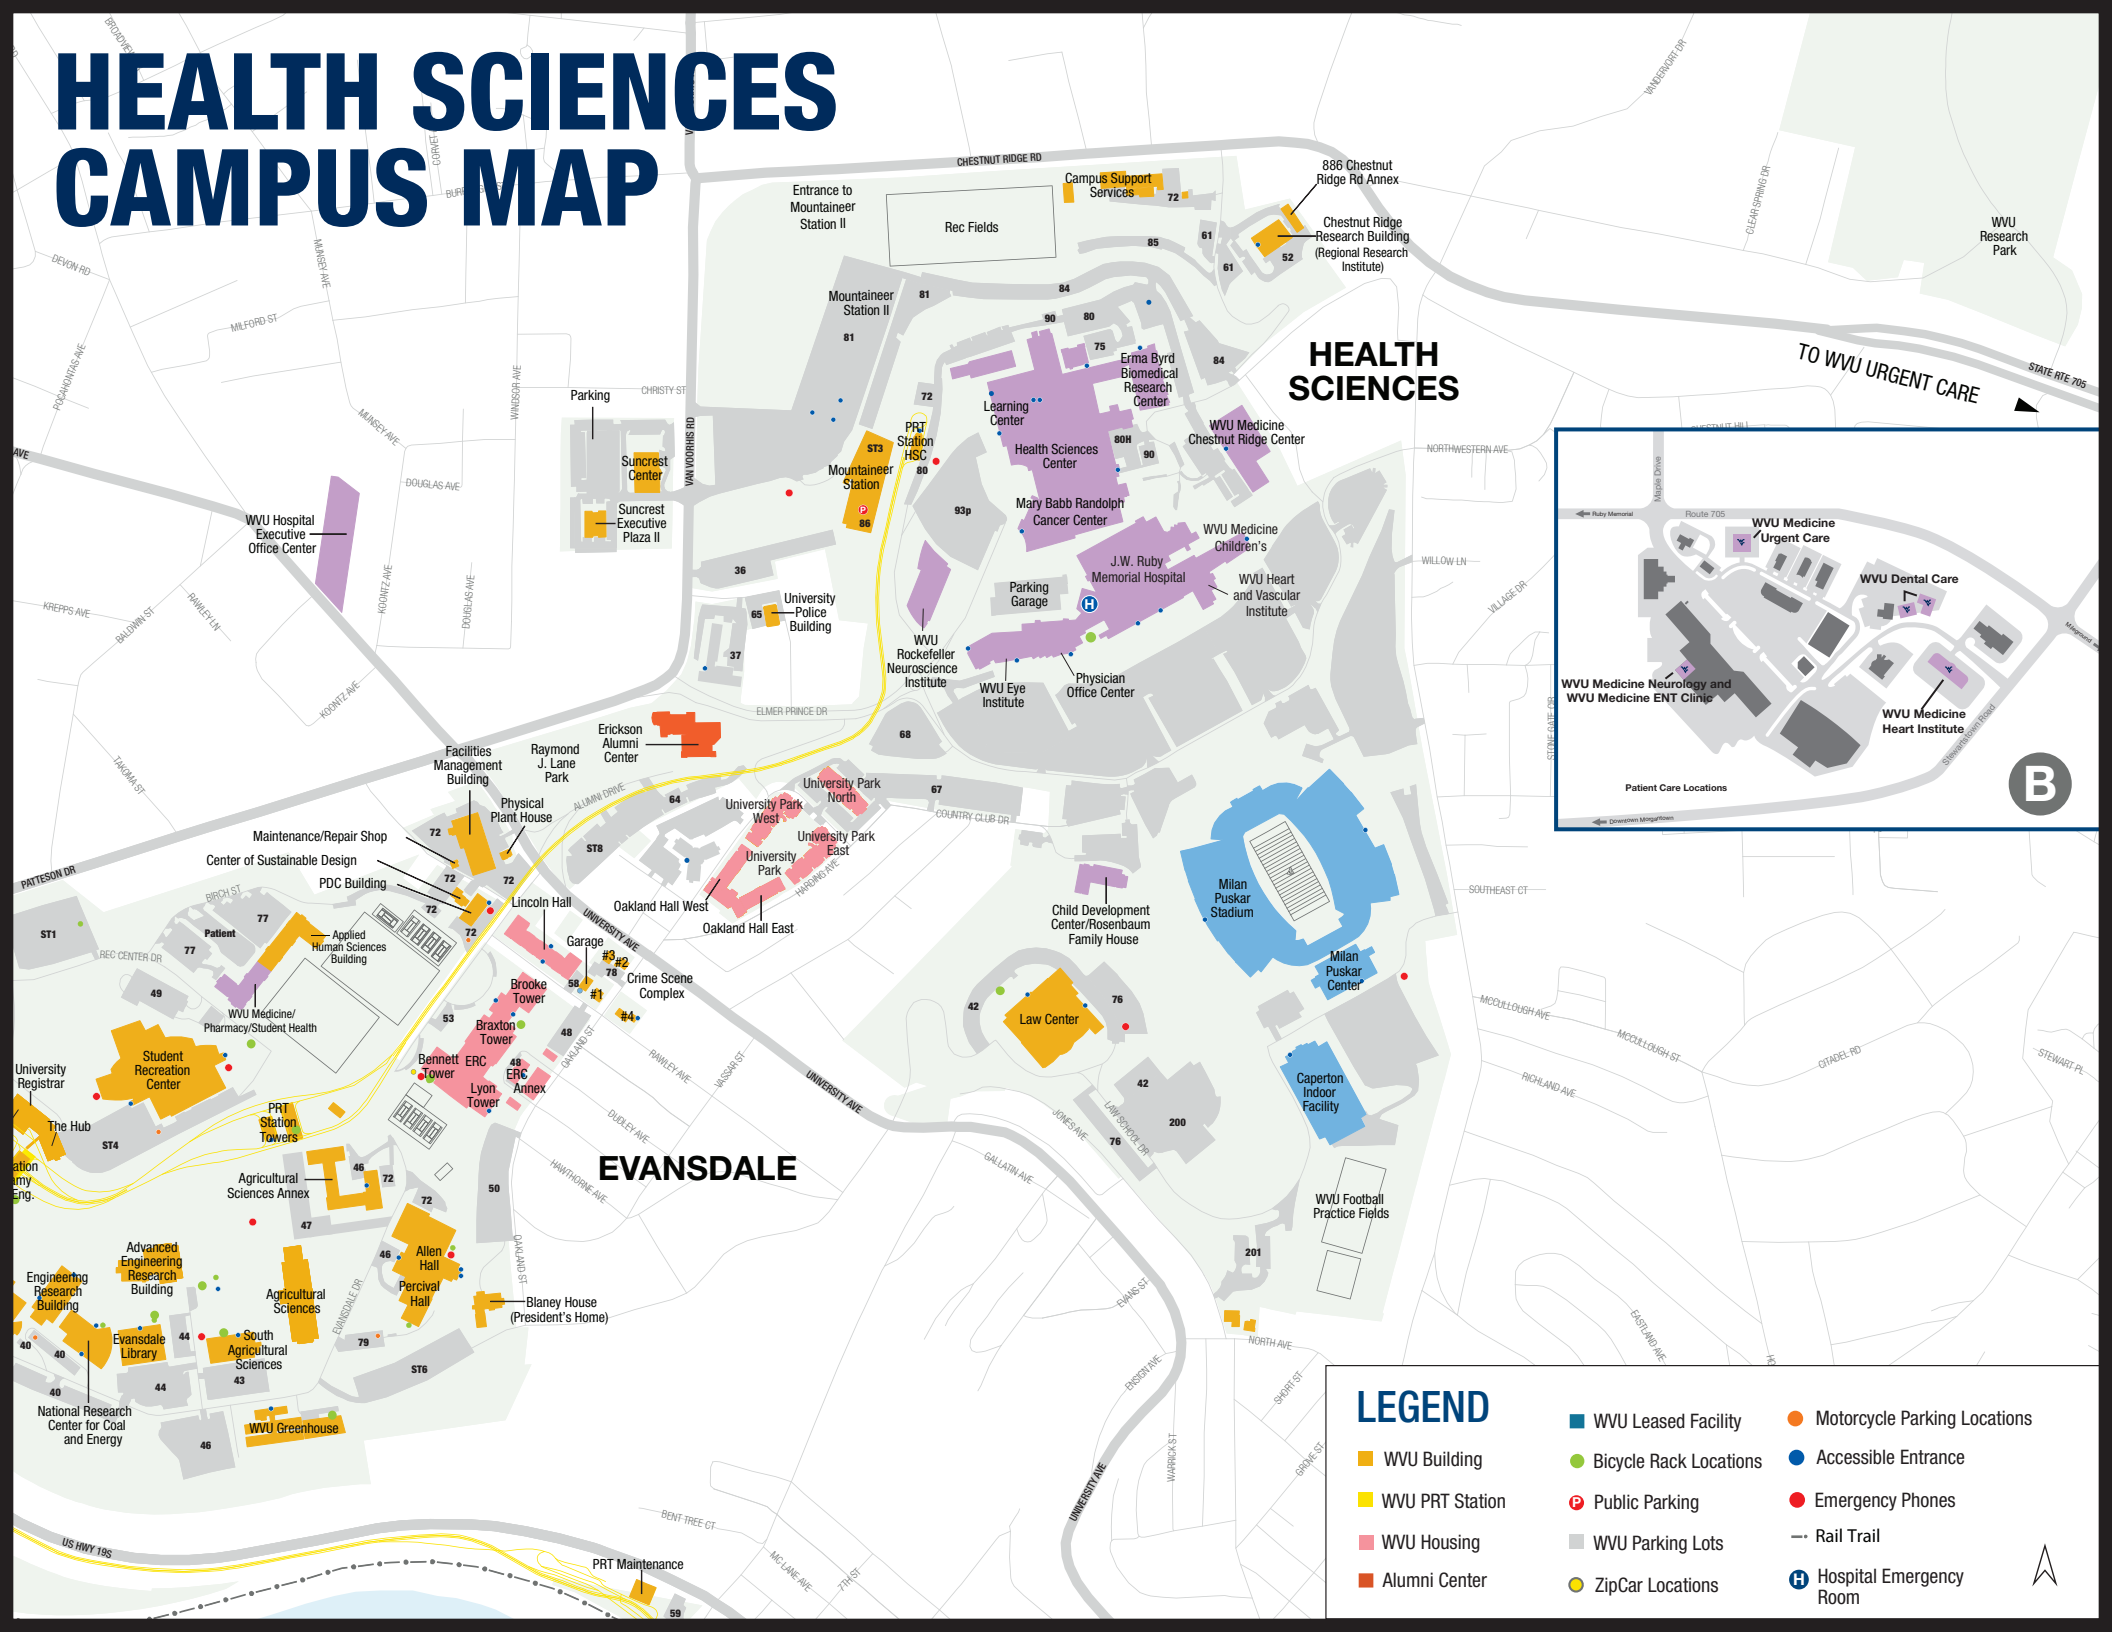

HEALTH SCIENCES CAMPUS MAP

HEALTH SCIENCES

EVANSDALE

LEGEND

- WVU Leased Facility
- WVU Building
- WVU PRT Station
- WVU Housing
- Alumni Center
- Bicycle Rack Locations
- P Public Parking
- WVU Parking Lots
- ZipCar Locations
- Motorcycle Parking Locations
- Accessible Entrance
- Emergency Phones
- Rail Trail
- H Hospital Emergency Room

B